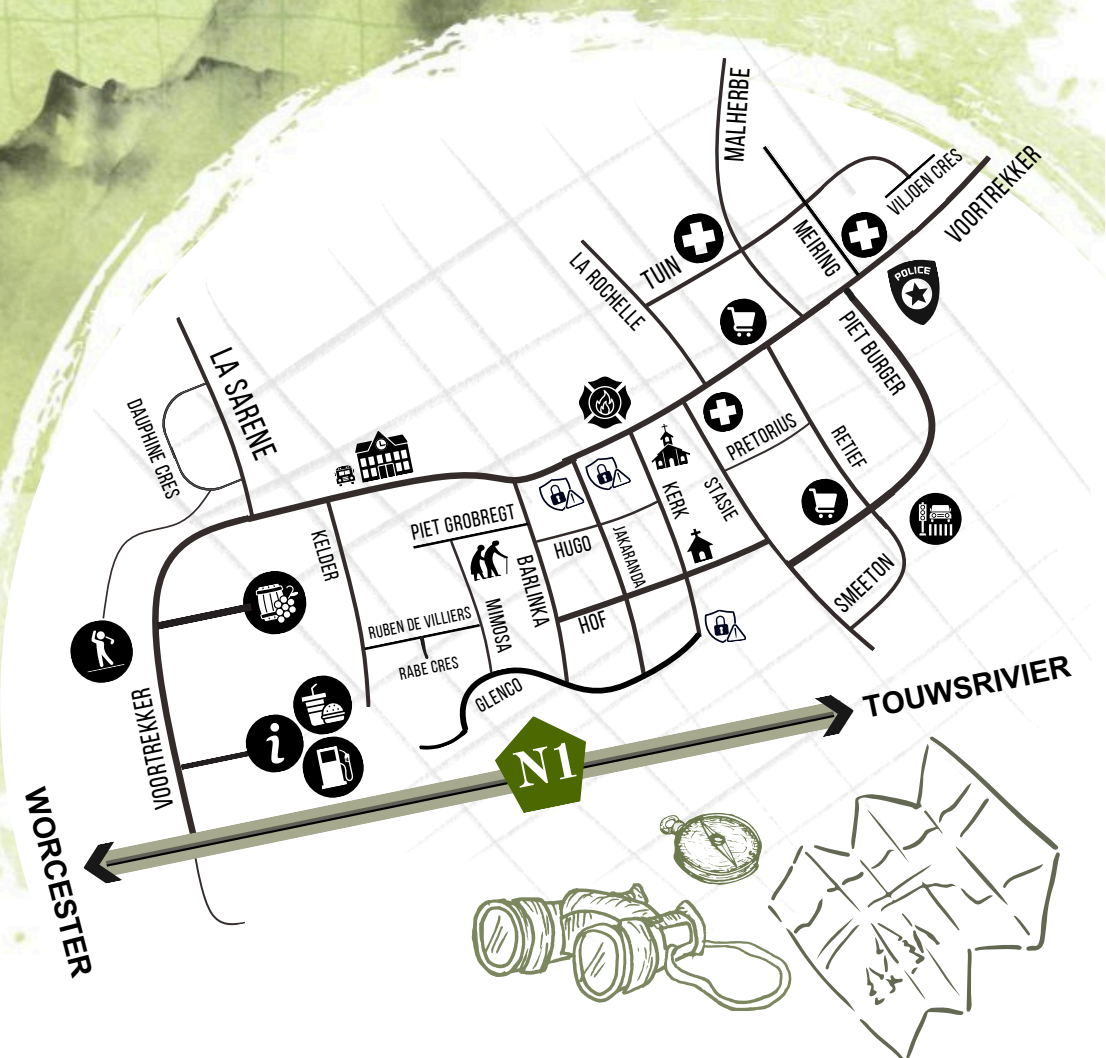

MAP REFERENCE KEY

- NATIONAL ROAD
- DISTRICT ROUTE
- RAILWAY
- RIVER

KAROO 1

TOUWSRIVIER

MATROOSBERG STATION

TUNNEL STATION

BUFFELSKRAAL

DE DOORNS

DE DOORNS

ORCHARD

SANDHILLS

MONTAGU

HEXCAPE *often*
HEXPLORE *the unseen*
HEXPERIENCE *adventure*

SCAN HERE!

YOUR

*Winelands
Adventure*